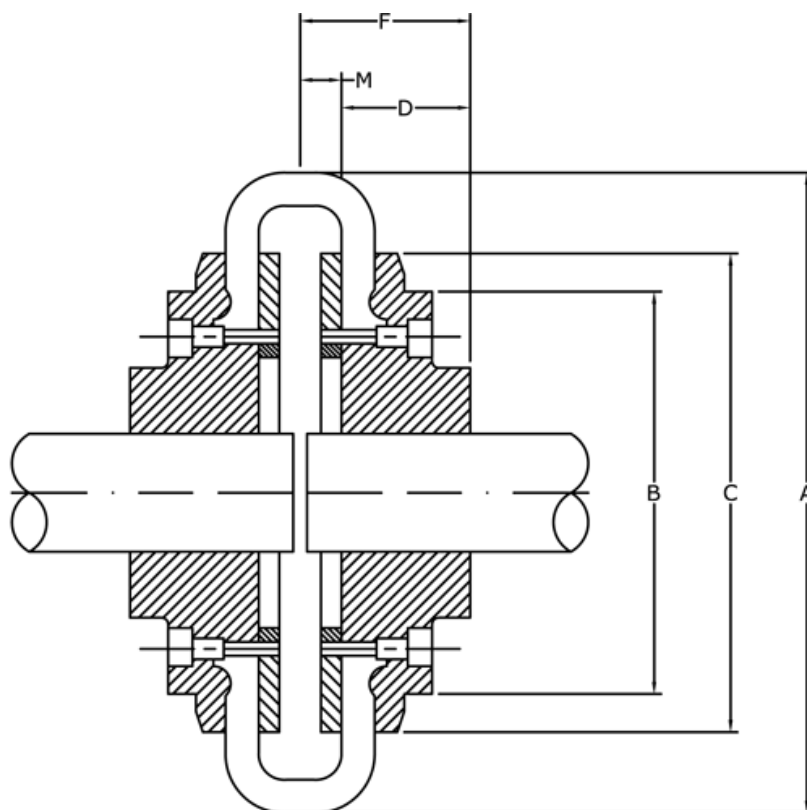

Article number: 3305060B

Description: Flange pilot bore for tire coupling size 60
predrilled

Measures

A	= 165
B	= 103
C	= 124.5
D	= 38.5
F	= 55
M	= 16.5
Max. bore mm	= 45
Pre-drilled	= 18

Weight (kg) = 2.10